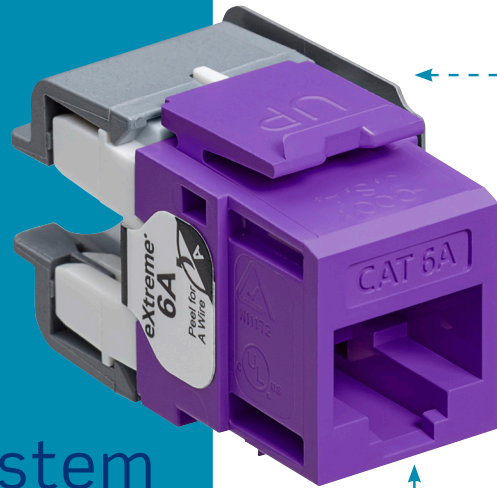

ENTERPRISE APPLICATIONS: K-12 | Office Buildings | Telecommunications Rooms

UTP: 5e, 6, and 6A

Enhanced Copper System

The Leviton EXTREME copper system pairs high-quality, guaranteed performance with a user-friendly design to support fast, easy installations. With enhanced performance and unmatched system longevity, the EXTREME copper system is well suited for an extensive range of enterprise and commercial networks, and exceeds PoE standards up to 100 watts.

Patented Cone of Silence provides additional alien crosstalk (AXT) suppression (Cat 6A only)

Innovative cutting ledge and pair separation towers simplify punchdown, reduce rework, and support faster terminations

Patented tear-away dual-layer T568A/B label for faster and easier field terminations

Patented Retention Force Technology (RFT) protects against time damage and increases system longevity

Compatible with Fluke JackRapid™ Punchdown Tool for quick and easy terminations

High pull-out force with snap on dust cap (Cat 6)

13 colors for simple tracking