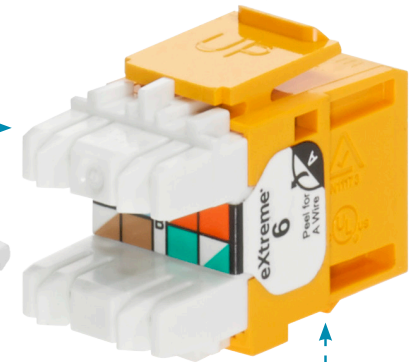

ENTERPRISE APPLICATIONS: K-12 | Office Buildings | Telecommunications Rooms

UTP: 5e, 6, and 6A

Enhanced Copper System

The Leviton EXTREME copper system pairs high-quality, guaranteed performance with a user-friendly design to support fast, easy installations. With enhanced performance and unmatched system longevity, the EXTREME copper system is well suited for an extensive range of enterprise and commercial networks, and exceeds PoE standards up to 100 watts.

Patented Cone of Silence provides additional alien crosstalk (AXT) suppression (Cat 6A only)

Innovative cutting ledge and pair separation towers simplify punchdown, reduce rework, and support faster terminations

Patented tear-away dual-layer T568A/B label for faster and easier field terminations

Patented Retention Force Technology (RFT) protects against time damage and increases system longevity

Compatible with Fluke JackRapid™ Punchdown Tool for quick and easy terminations

High pull-out force with snap on dust cap (Cat 6)

13 colors for simple tracking