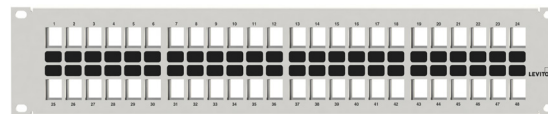

Commercial QUICKPORT™ UTP Patch Panels (empty)

	Flat						Angled				
	Standard Density					High Density	Standard Density				High Density
	49255-H24	49255-L24	49255-H48 49255-48N	49255-L48	49455-48B	49255-Q48 49255-V48	49256-H24	49256-L24	49256-H48	49256-L48	49256-D48
RU	1RU		2RU			1RU	1RU		2RU		1RU
Ports	24		48				24		48		
Labeling	Silk-Screened Blocks	Mag Lens	Silk-Screened Blocks	Mag Lens	Silk-Screened Numbering		Silk-Screened Blocks	Mag Lens	Silk-Screened Blocks	Mag Lens	Silk-Screened Numbering
Cable Mgt.	Included with black panels (except 49355-H24 and 49355-H48) White panel cable mgt. sold separately (P/N 49005-CMB)					Sold Separately (P/N 49005-DMB)	Sold Separately (P/N 49006-AMB)				
Color	Black White (49255-W24)	Black	Black White (49255-W48)	Black			Black White (49256-W4L)	Black White (49256-W4M)	Black White (49256-W8L)	Black White (49256-W8M)	Black
Country of Origin	Please Contact Customer Service			Please Contact Customer Service	China	Please Contact Customer Service	Please Contact Customer Service		Please Contact Customer Service		China
Jack Installation Location	Rear-Loading			Front-Loading	Rear-Loading		Rear-Loading				

49255-W48