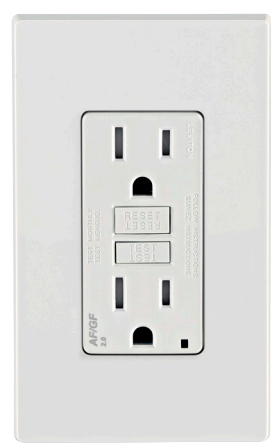

AFCI/GFCI Outlet

Help protect your family from electrical fires and electrical shock