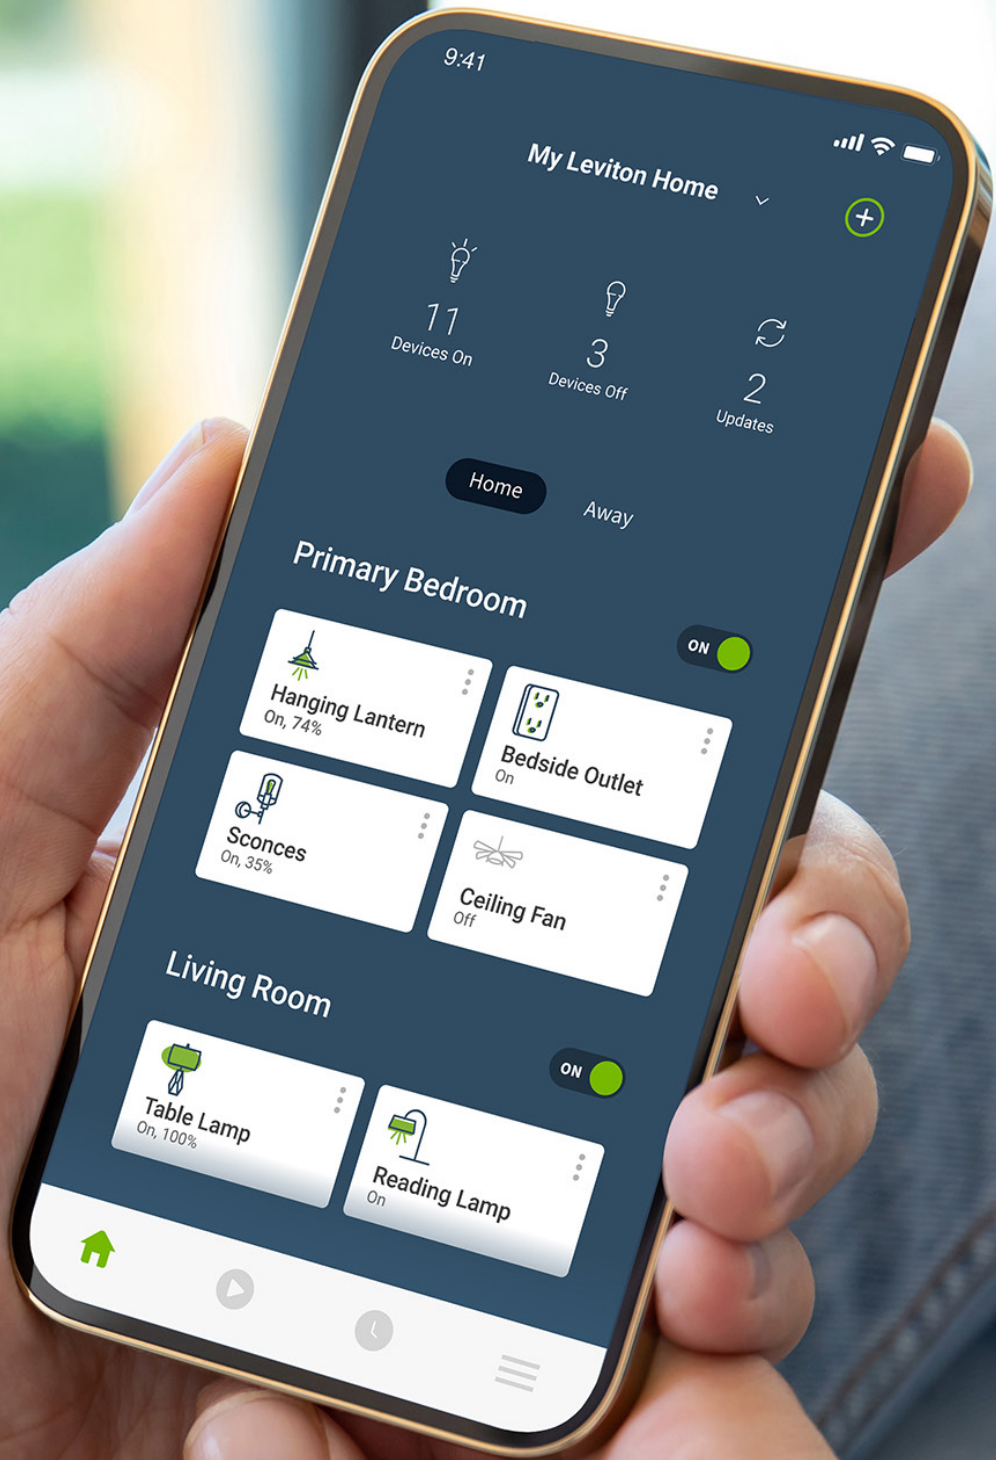

9:41

My Leviton Home

11
Devices On

3
Devices Off

2
Updates

Home

Away

Primary Bedroom

ON

Hanging Lantern
On, 74%

Bedside Outlet
On

Sconces
On, 35%

Ceiling Fan
Off

Living Room

ON

Table Lamp
On, 100%

Reading Lamp
On